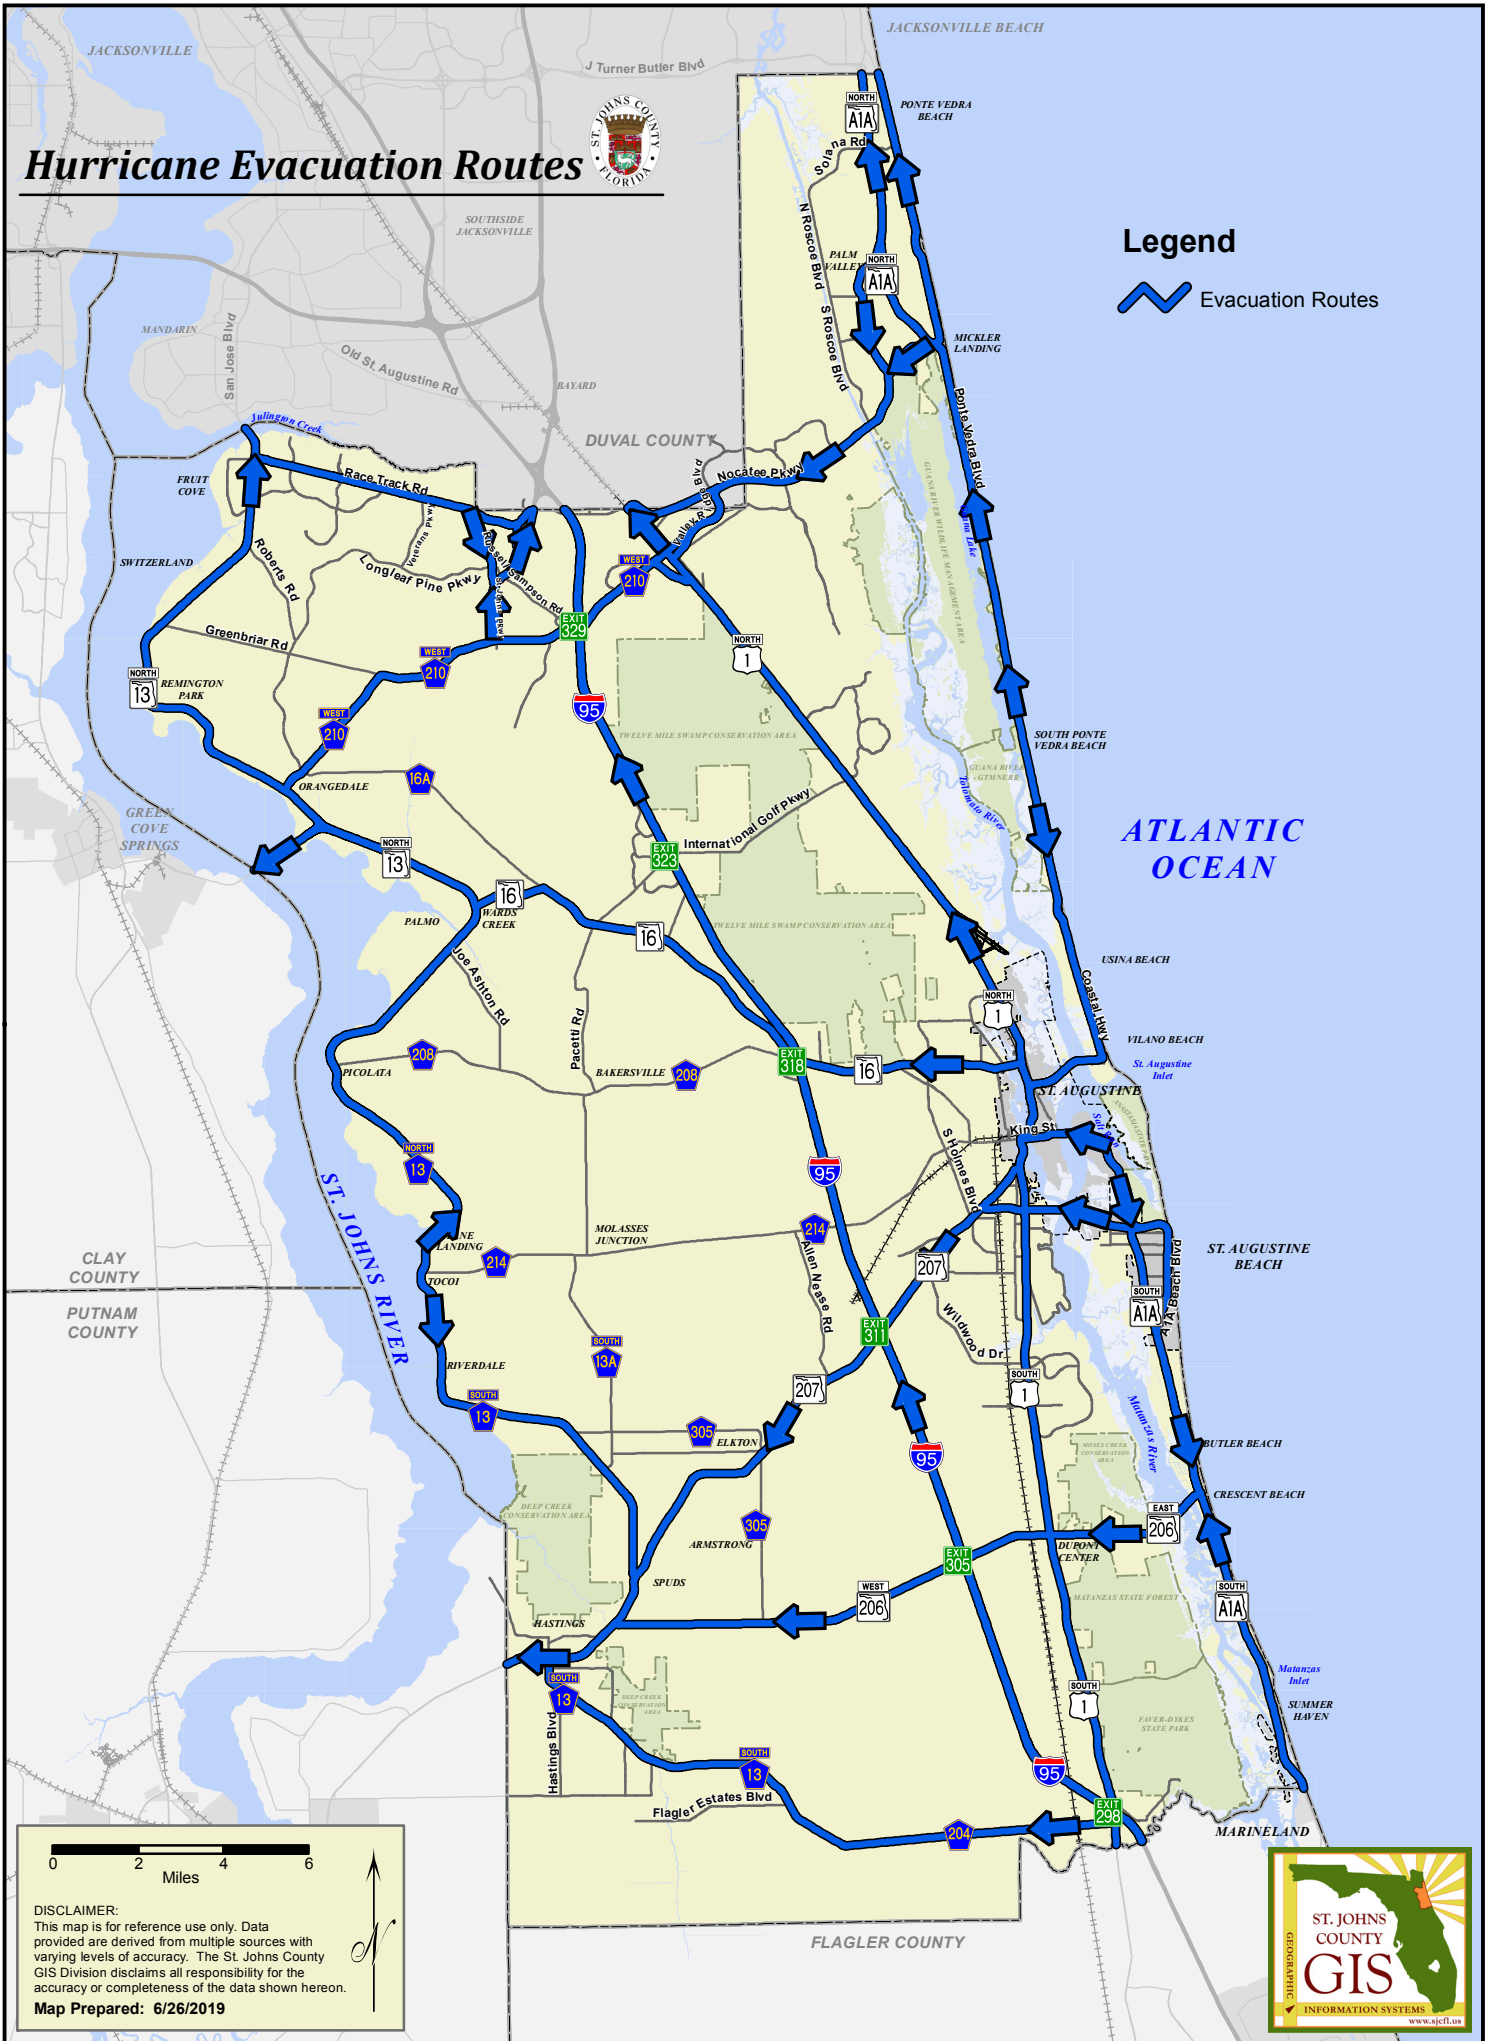

Hurricane Evacuation Routes

Legend

 Evacuation Routes

0 2 4 6
Miles

DISCLAIMER:
This map is for reference use only. Data provided are derived from multiple sources with varying levels of accuracy. The St. Johns County GIS Division disclaims all responsibility for the accuracy or completeness of the data shown hereon.
Map Prepared: 6/26/2019