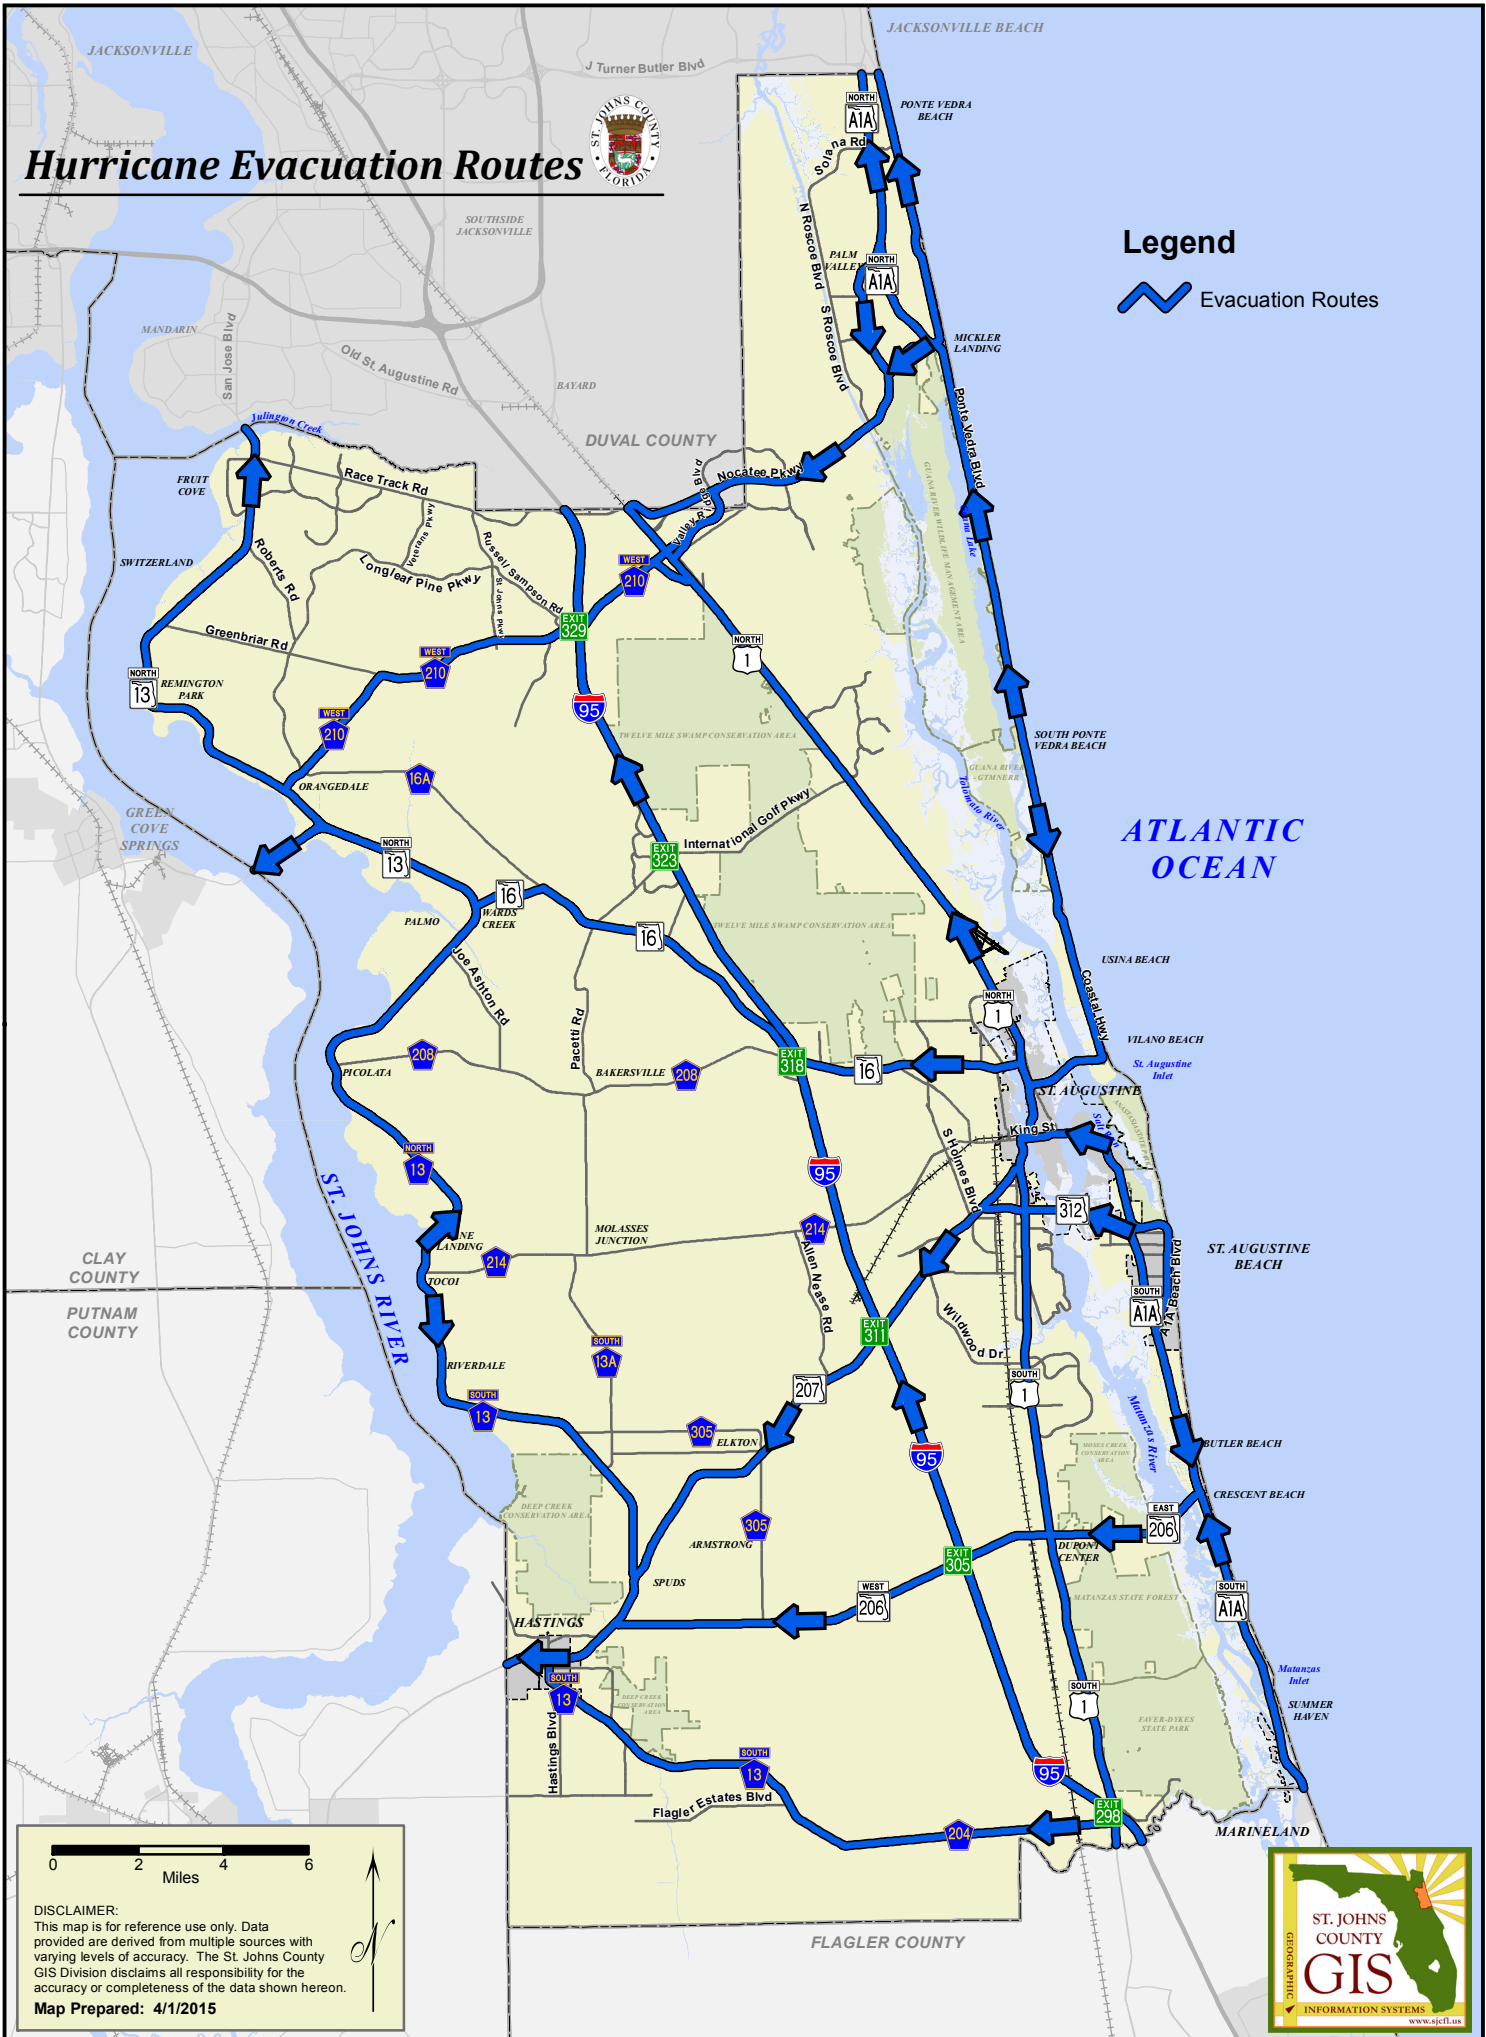

Hurricane Evacuation Routes

Legend

 Evacuation Routes

0 2 4 6
Miles

DISCLAIMER:
This map is for reference use only. Data provided are derived from multiple sources with varying levels of accuracy. The St. Johns County GIS Division disclaims all responsibility for the accuracy or completeness of the data shown hereon.

Map Prepared: 4/1/2015